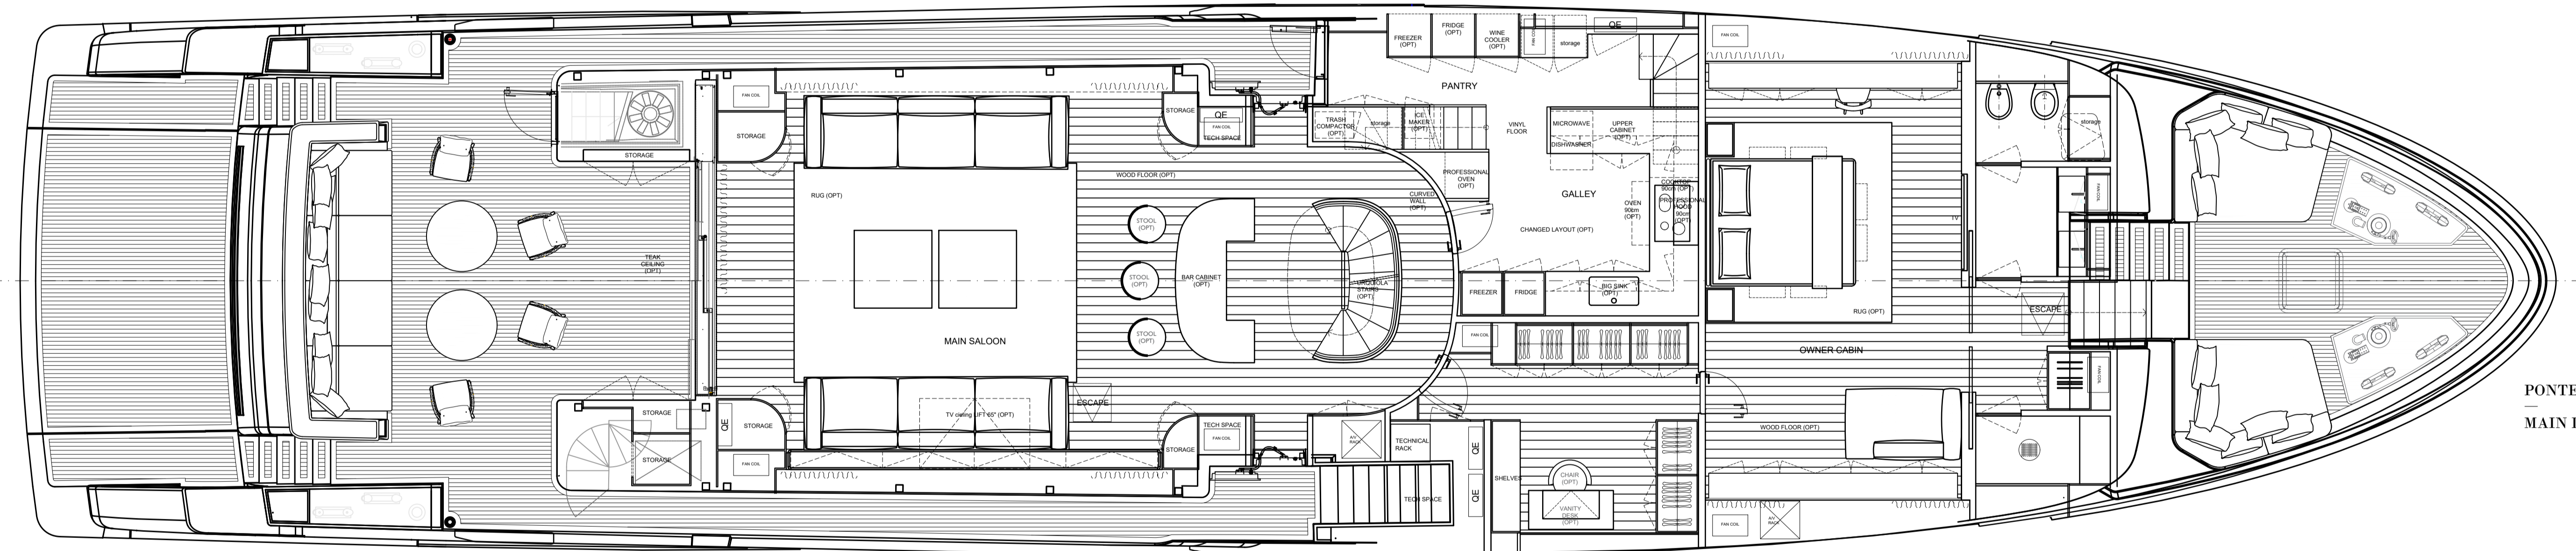

PROFILO DESTRO  
RIGHT PROFILE

PONTE FLY  
FLY DECK

PONTE SUPERIORE  
UPPER DECK

PONTE COPERTA  
MAIN DECK

PONTE CABINE  
LOWER DECK

Rev	Date	Drawn by	Note
11			
10			
09			
08			
07			
06			
05	23/05/2023	BA	GENERAL UPDATE
04	20/03/2023	ML	GENERAL UPDATE
03	20/03/2023	ML	GENERAL UPDATE
02	06/03/2023	BA	GENERAL UPDATE
01	03/08/2022	ML	GENERAL UPDATE

Line	SD 118/	<b>SANLORENZO</b> SANLORENZO S.p.A. - Via Sabotino, 58 - Viareggio (LU) - ITALIA
Building n°	158	PIANI GENERALI
Drawing n°	118_158_PG_01_001_Au05	GENERAL ARRANGEMENT

Sheet	Paper size	Date	Scale	Drawn by	Checked by	Signed by
1 of 1	ISO A0	02/09/2023	1:50	ML	XXX	XXX