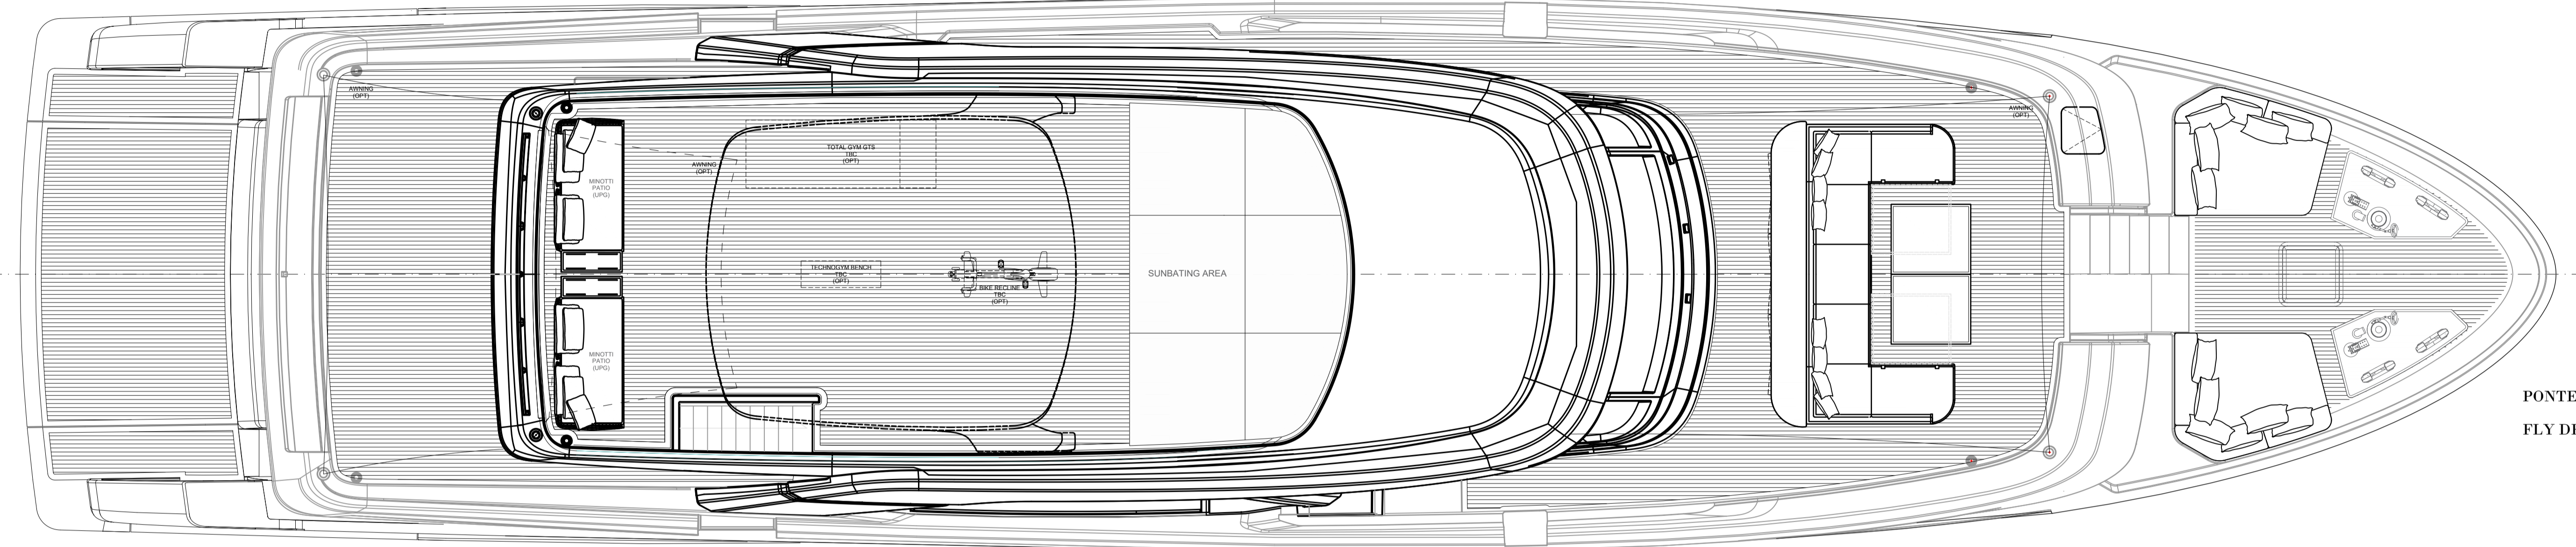

PROFILO DESTRO  
RIGHT PROFILE

PONTE FLY  
FLY DECK

PONTE SUPERIORE  
UPPER DECK

PONTE COPERTA  
MAIN DECK

PONTE CABINE  
LOWER DECK

Rev	Date	Drawn by	Note
11			
10			
09			
08			
07			
06			
05	23/05/2023	BA	GENERAL UPDATE
04	20/03/2023	ML	GENERAL UPDATE
03	20/03/2023	ML	GENERAL UPDATE
02	06/03/2023	BA	GENERAL UPDATE
01	03/08/2022	ML	GENERAL UPDATE

Line	SD 118/	<b>SANLORENZO</b> SANLORENZO S.p.A. - Via Sabotino, 58 - Viareggio (LU) - ITALIA
Building n°	158	PIANI GENERALI
Drawing n°	118_158_PG_01_001_Au05	GENERAL ARRANGEMENT

Sheet	Paper size	Date	Scale	Drawn by	Checked by	Signed by
1 of 1	ISO A0	02/09/2023	1:50	ML	XXX	XXX