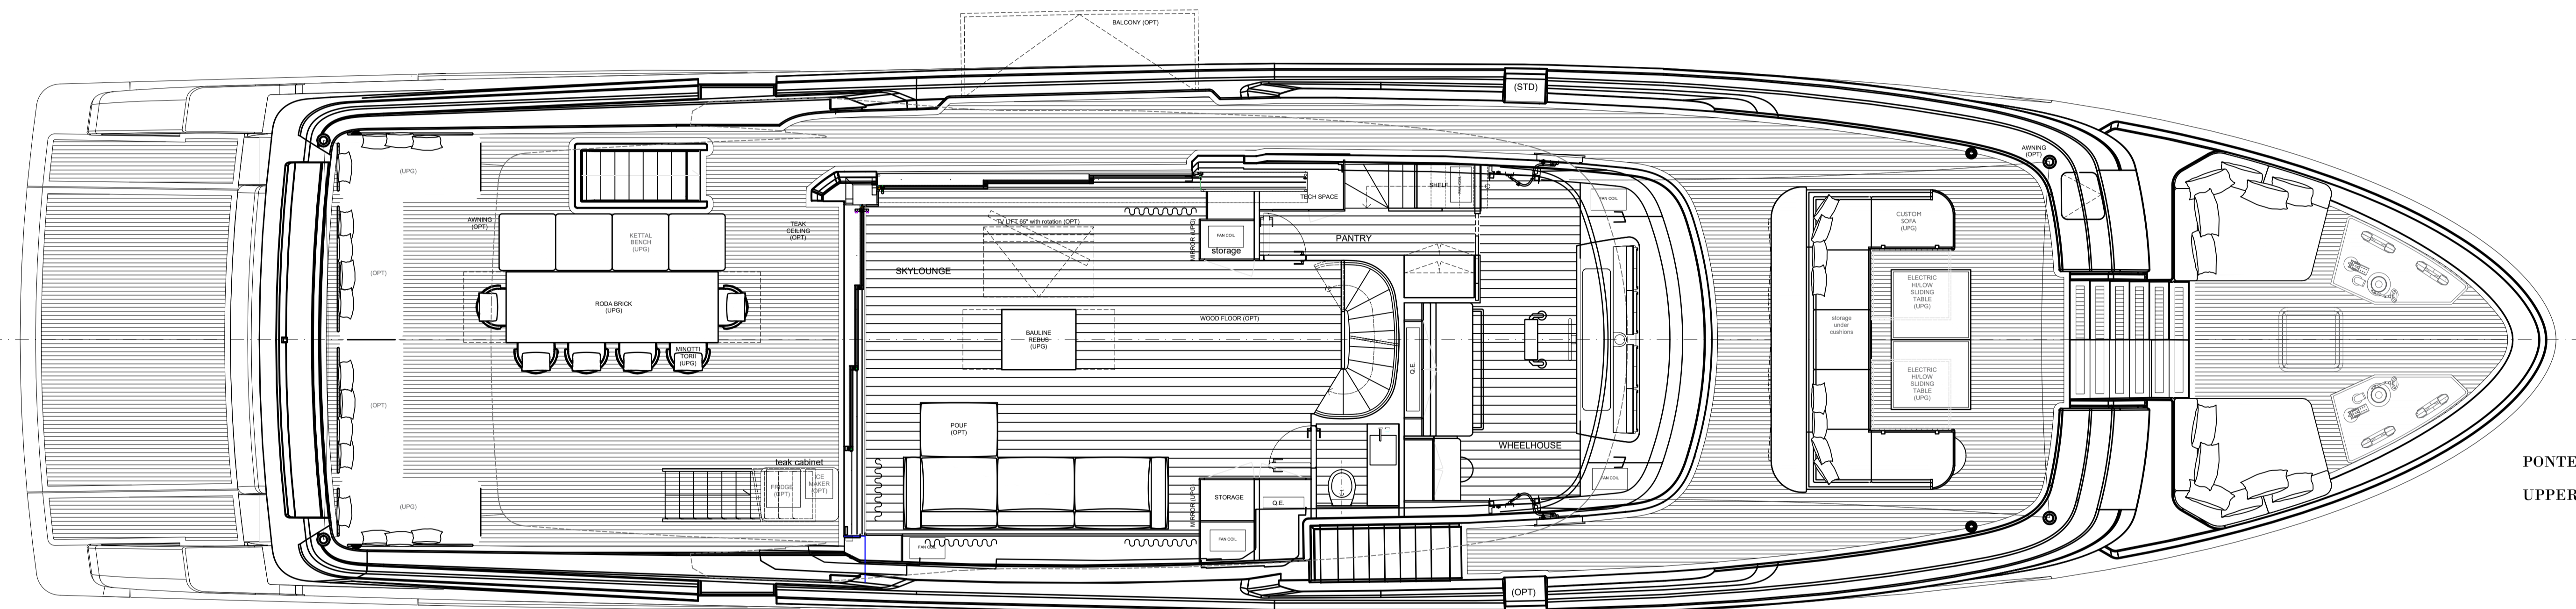

PROFILO DESTRO  
RIGHT PROFILE

PONTE FLY  
FLY DECK

PONTE SUPERIORE  
UPPER DECK

PONTE COPERTA  
MAIN DECK

PONTE CABINE  
LOWER DECK

Rev	Date	Drawn by	Note
11			
10			
09			
08			
07			
06			
05	23/05/2023	BA	GENERAL UPDATE
04	20/03/2023	ML	GENERAL UPDATE
03	20/03/2023	ML	GENERAL UPDATE
02	06/03/2023	BA	GENERAL UPDATE
01	03/08/2022	ML	GENERAL UPDATE

Line	SD 118/	<b>SANLORENZO</b> SANLORENZO S.p.A. - Via Sabotino, 58 - Viareggio (LU) - ITALIA
Building n°	158	PIANI GENERALI
Drawing n°	118_158_PG_01_001_Au05	GENERAL ARRANGEMENT

Sheet	Paper size	Date	Scale	Drawn by	Checked by	Signed by
1 of 1	ISO A0	02/09/2023	1:50	ML	XXX	XXX