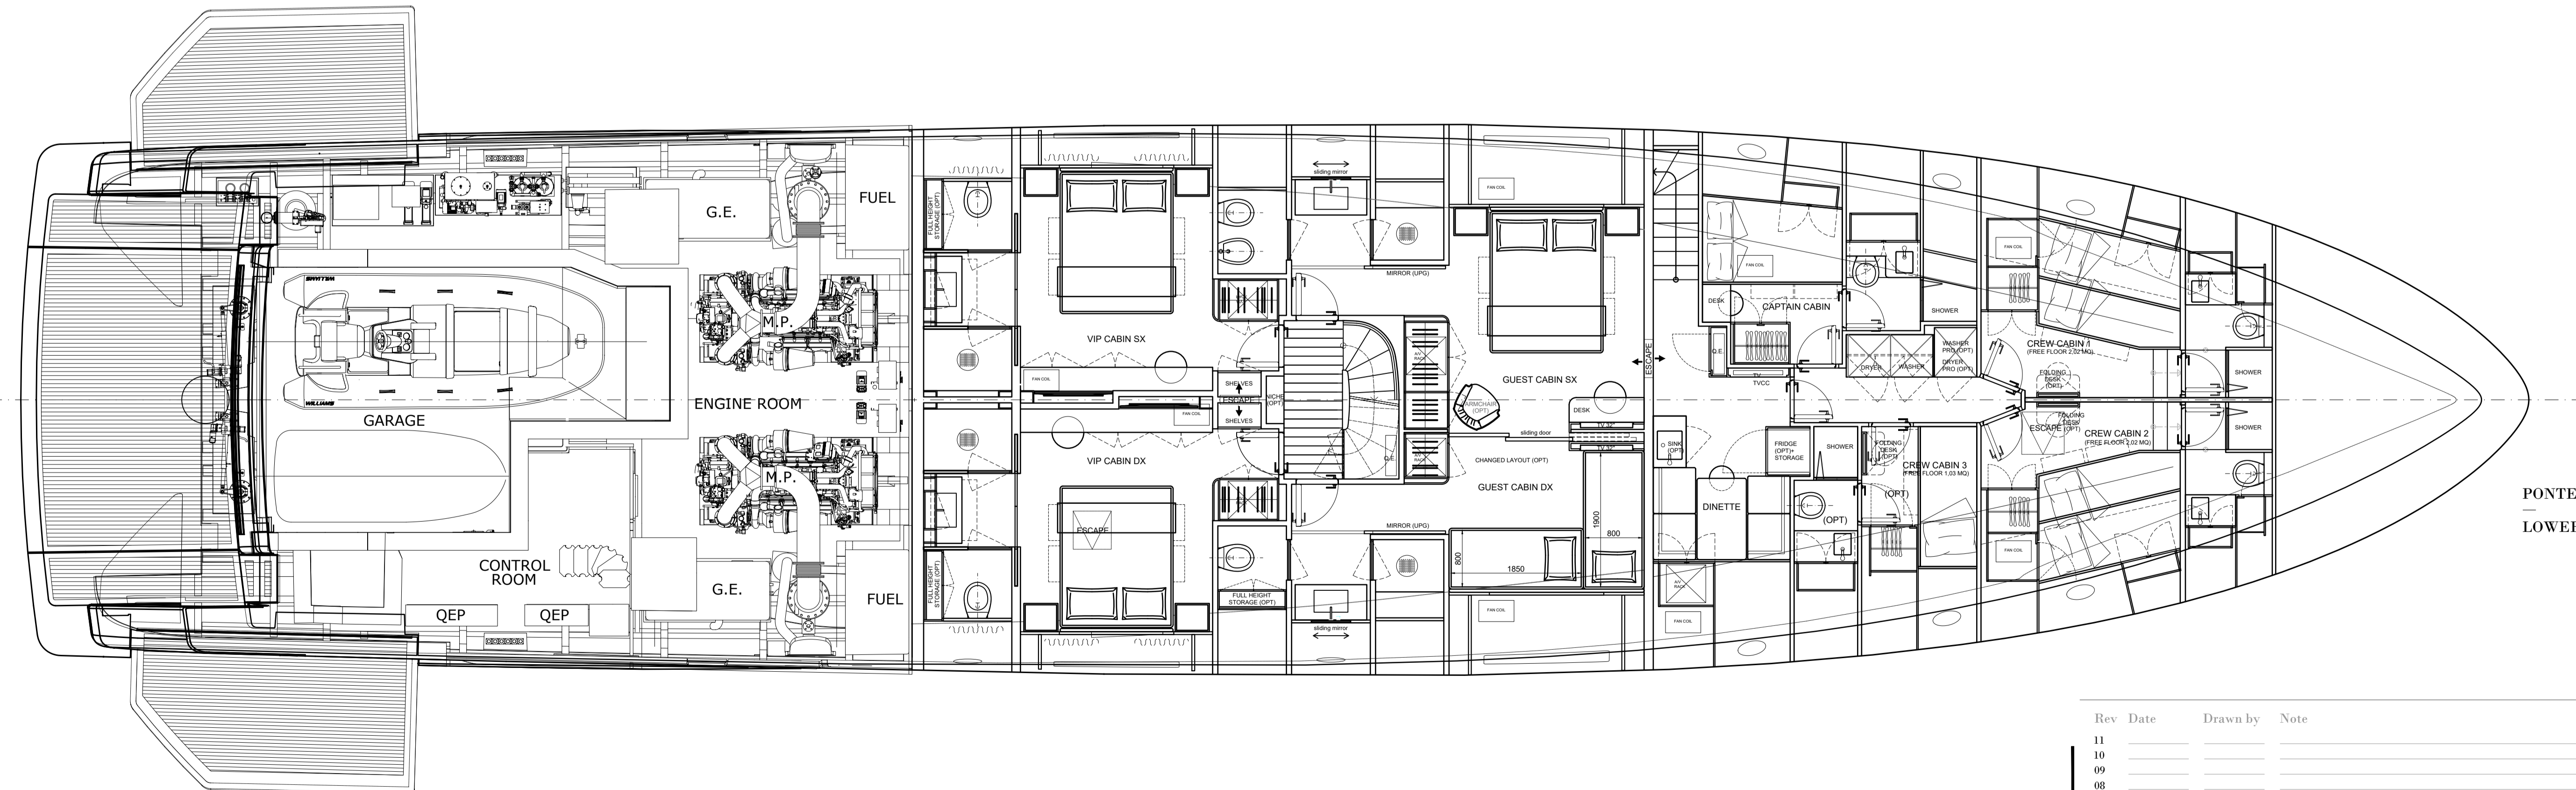

PROFILO DESTRO  
RIGHT PROFILE

PONTE FLY  
FLY DECK

PONTE SUPERIORE  
UPPER DECK

PONTE COPERTA  
MAIN DECK

PONTE CABINE  
LOWER DECK

Rev	Date	Drawn by	Note
11			
10			
09			
08			
07			
06			
05	23/05/2023	BA	GENERAL UPDATE
04	20/03/2023	ML	GENERAL UPDATE
03	20/03/2023	ML	GENERAL UPDATE
02	06/03/2023	BA	GENERAL UPDATE
01	03/08/2022	ML	GENERAL UPDATE

Line	SD 118/	<b>SANLORENZO</b> SANLORENZO S.p.A. - Via Sabotino, 58 - Viareggio (LU) - ITALIA
Building n°	158	PIANI GENERALI
Drawing n°	118_158_PG_01_001_Au05	GENERAL ARRANGEMENT

Sheet	Paper size	Date	Scale	Drawn by	Checked by	Signed by
1 of 1	ISO A0	02/09/2023	1:50	ML	XXX	XXX